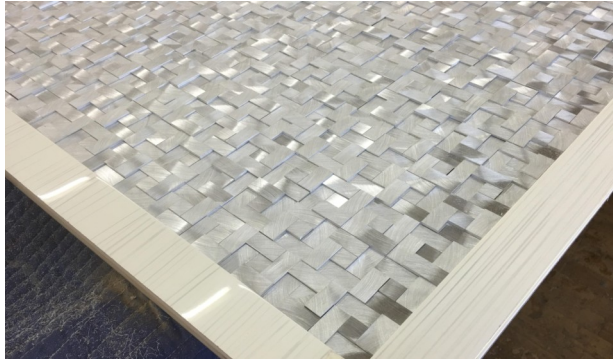

## Studio V1 Door

Our most custom line of doors is the Studio V1. Here, it comes to your imagination, and does not always include veneer. It does come at a cost, but to quote Eisenberg's Deli - you either get it or you don't." Craftsmanship, durability and design blended seamlessly together.