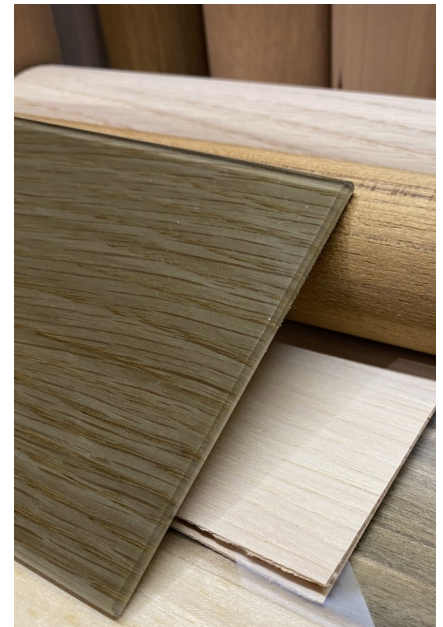

A Marriage of Two Materials...

The Unique Story of Wood Veneer Laminated into Glass

The story actually began prior to 1991, when at the time, a world leader in the wood veneer industry became involved showcasing the beauty of wood in a very unique way. The development was a joint venture between the Danzer Group, an architect and a glazier.

In the Spring of that year, wood veneer laminated into glass was launched on the world design stage; the venue for which was the Interzum exposition and trade show in Köln Germany.

The Danzer booth was transformed to showcase the unique and awe inspiring product. Large panels of glass showcasing different species of wood were found suspended from wires in some areas of the booth, simply floating in space as works of art. While in other areas of the booth, illuminated walls separated small conference and breakout areas, providing a more structured vision of elegance.

The laminated veneer in glass was enthusiastically welcomed by an audience of architects, designers and artisans attending the show from around the world.

Unfortunately, for whatever reason, the product team did not pursue its development beyond the show that year. The idea however, had still sparked the interest of many who had seen the display, including our founder, Scott Brogan.