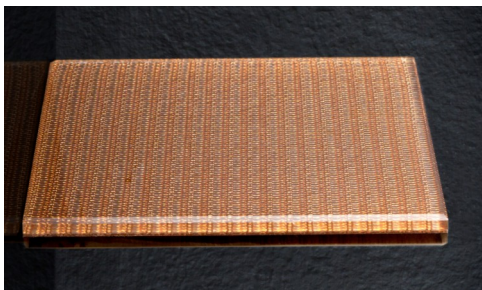

INTERMEZZO LLC

connecting quality and design

Vivente Laminated Glass

Wood Veneers, Rice Papers (Washi), Artesian Papers, Fabrics, Metal Mesh and Solid or Translucent Colored Film, perhaps even Digital Imagery, whatever the material, our patented process will enhance your space couture like no other product can.

Custom sizes, maximum 5 x 10 with most materials. Thickness based on application. Wall panels, translucent or opaque, elevator cabs, furniture components, partitions and doors, what would you have us create for you?