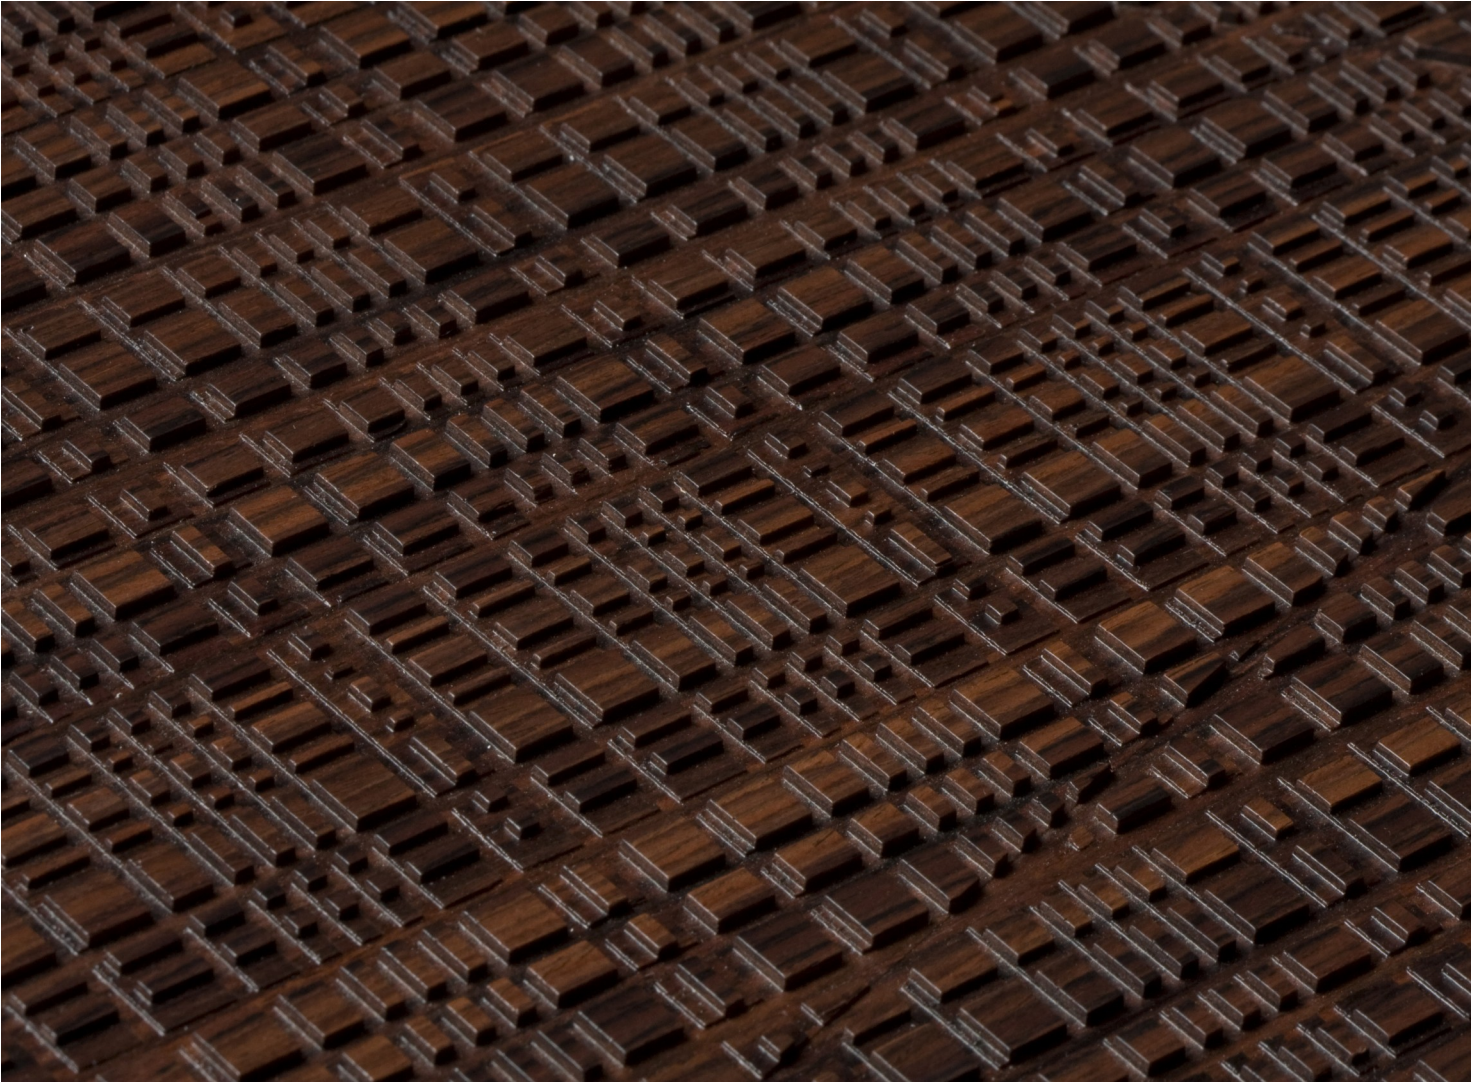

INTERMEZZO LLC

connecting quality and design

Texture Moltissimo

Simulating buildings, streets and avenues, this custom carved texture can be provided on wood veneer panels, lacquered panels, solid surface materials and even metal sheeting. Although a specific pattern, it can be adjusted to fit your design intent. Wood panels can be provided with FSC® certification.